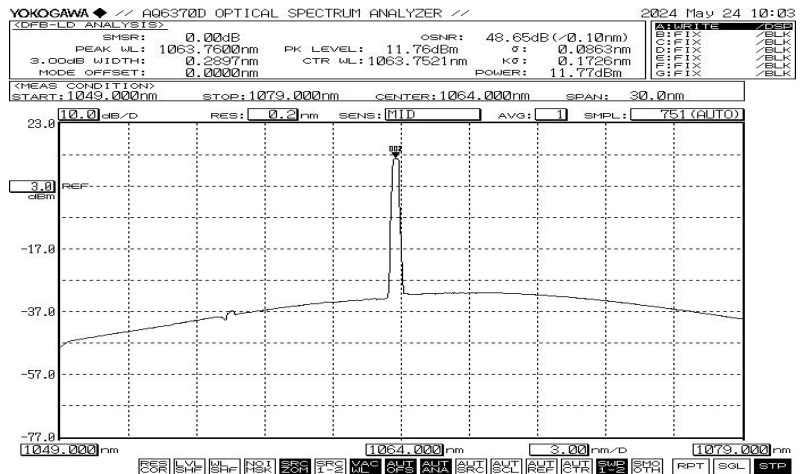

## Pump Module Electro Optical Characteristics

### SUMMARY CHARACTERISTICS

S/N :AA250806405237

Test by :

Version :1.1

### Spectrum Summary

Center Wavelength (nm)  
 Width(@-13dB) (nm)  
 SMSR (dB)

PIN	Description	PIN	Description
1	TEC(+)	14	TEC(-)
2	Thermistor	13	Case Ground
3	PD Anode	12	NC
4	PD Cathode	11	LD Cathode
5	Thermistor	10	LD Anode
6	NC	9	NC
7	NC	8	NC