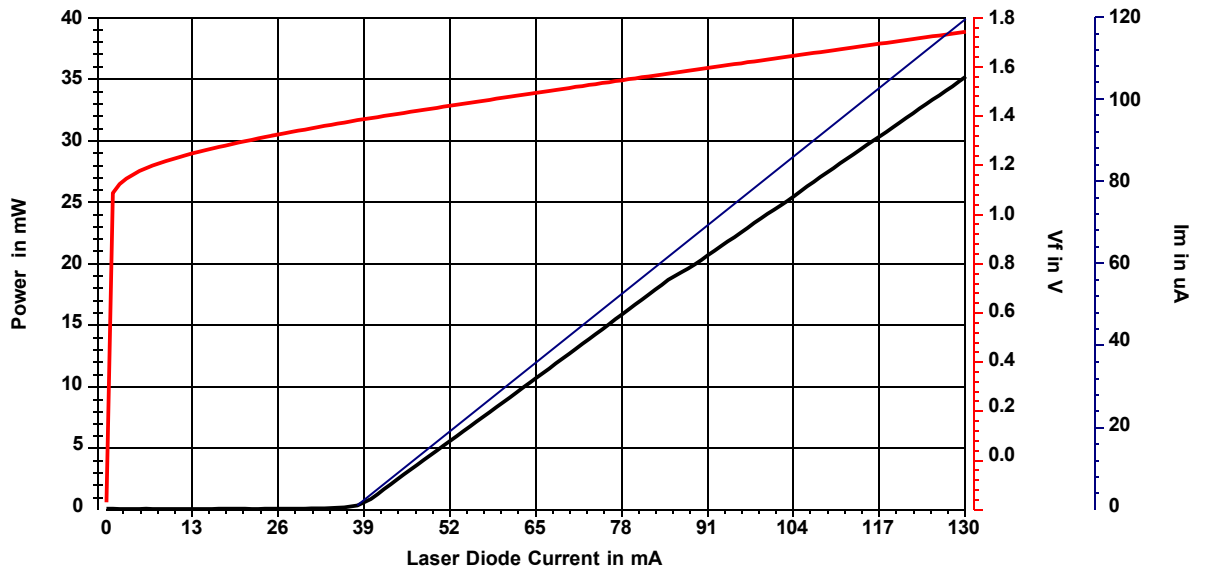

## Pump Module Electro Optical Characteristics

### SUMMARY CHARACTERISTICS

S/N :AA250806405237

Test by :

Version :1.1

### Spectrum Summary

Center Wavelength (nm)  
 Width(@-13dB) (nm)  
 SMSR (dB)

PIN	Description	PIN	Description
1	TEC(+)	14	TEC(-)
2	Thermistor	13	Case Ground
3	PD Anode	12	NC
4	PD Cathode	11	LD Cathode
5	Thermistor	10	LD Anode
6	NC	9	NC
7	NC	8	NC