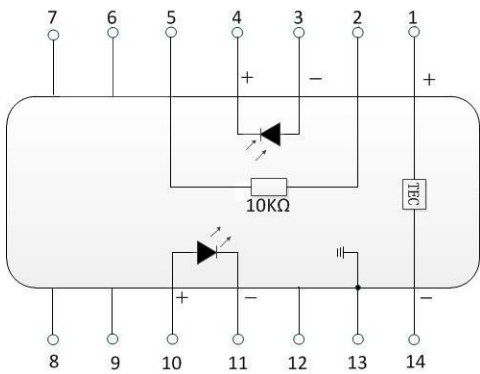

### SUMMARY CHARACTERISTICS

S/N :AA250806405237

Test by :

Version :1.1

### Spectrum Summary

Center Wavelength (nm)  
 Width(@-13dB) (nm)  
 SMSR (dB)

PIN	Description	PIN	Description
1	TEC(+)	14	TEC(-)
2	Thermistor	13	Case Ground
3	PD Anode	12	NC
4	PD Cathode	11	LD Cathode
5	Thermistor	10	LD Anode
6	NC	9	NC
7	NC	8	NC